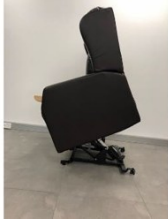

BELLA DUAL MOTOR RECLINER

SKU: WM6015D

- This chair has a memory foam seat and back.
- The timber front grabs handles to assist the person in and out of the chair.

Colours: Dark Brown & Black (depending on what is available at the time of order).

Specifications:

- Weight Capacity: 130kg
- Seat width: 540mm
- Seat Depth: 530mm
- Back Height: 640mm
- Seat Height: 470mm

Category: [Chairs](#)

PRIDE C1 POWERLIFT RECLINER - SINGLE MOTOR

SKU: WM6013

- Rise & Recline(single motor - foot raise only with recline function)
- Petite to small lift chair with fully removable upholstery components
- Engineered furniture hardwood frame
- Emergency battery backup system in case of power failure
- Common Colours: Arctic Blue and Chocolate. Also available in Oatmeal (with upcharge)
- Seat Width: 46cm
- Seat Depth: 51cm
- Seat Height: 41-46cm
- Backrest Height: 66cm
- User Height: Under 163cm
- Max. Weight Capacity: 113 kg