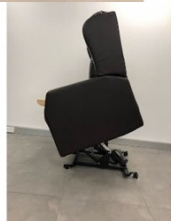

BELLA DUAL MOTOR RECLINER

SKU: WM6015D

- This chair has a memory foam seat and back.
- The timber front grabs handles to assist the person in and out of the chair.

Colours: Dark Brown & Black (depending on what is available at the time of order).

Specifications:

- Weight Capacity: 130kg
- Seat width: 540mm
- Seat Depth: 530mm
- Back Height: 640mm
- Seat Height: 470mm

Category: [Chairs](#)

PRIDE C1 POWERLIFT RECLINER - SINGLE MOTOR

SKU: WM6013

- Rise & Recline(single motor - foot raise only with recline function)
- Petite to small lift chair with fully removable upholstery components
- Engineered furniture hardwood frame
- Emergency battery backup system in case of power failure
- Common Colours: Arctic Blue and Chocolate. Also available in Oatmeal (with upcharge)
- Seat Width: 46cm
- Seat Depth: 51cm
- Seat Height: 41-46cm
- Backrest Height: 66cm
- User Height: Under 163cm
- Max. Weight Capacity: 113 kg